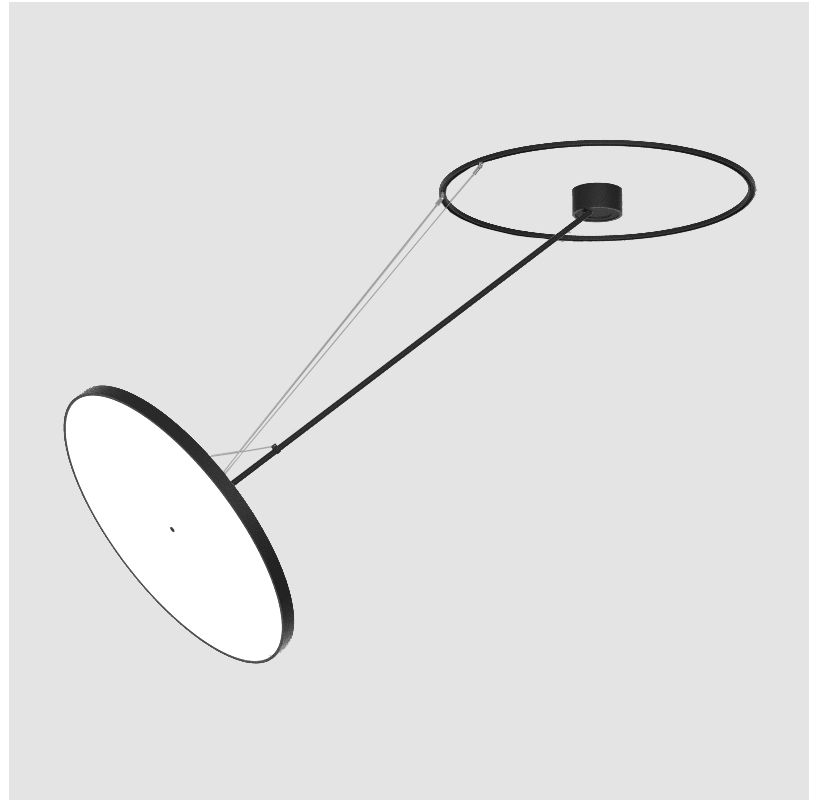

GENERAL

Series: Sign Diva Dancer
Subseries: Sign Diva Dancer
Partner: Prolicht
Division: Architectural
Installation: Suspension
Product Type: Pendant
Mounting Location: Ceiling
Light Distribution: Adjustable

PHYSICAL

Shape: Round
Diameter (mm): 850
Diameter (in): 33 7/16
Height (mm): 1620
Height (in): 63 3/4
Weight (kg): 9.67
Weight (lbs): 21.27
Diffuser: PMMA - Opal / Micro-Prism / Sparkling Secret / Vintage Industrial
Fixture Finish: SSR / BKV / CWI / CRY / HAB / UFT / ITA / RUA / FTG / MYG / LOD / PUS / FRO / FUP / KIA / POP / BLS / SPG / MEY / GOH / CHC / COM / ABZ / JAG / OBR / MOS / ROR
Fixture Material: PMMA / Extruded Aluminum / Steel

ELECTRICAL

Lamp Type: LED (Zhaga Standard)
Input Wattage (W): 96.8
Total Output Wattage (W): 76.8
Dimming: Tri-Mode (Non-Dimming and Phase Dimming (120Vac only) and 0-10V Dimming)
Driver Included: Yes
Driver Location: Integrated
Driver Type: Constant Current - Universal
Driver Class: Class 2
Input Voltage (V): 120 - 277
Constant Current (MA): 600

LED

Color Temperature (°K): 3000 / 3500 / 4000
Max. Delivered Lumen (lm): 11160 / 11388 / 11620
CRI: >90 CRI
Lamp Life (hrs): 50000

OPTICAL

Adjustability: Rotational Canopy 170°; Tilting Canopy ±50°; Tilting Head ±90°

RATINGS AND CERTIFICATIONS

Certified By: Certified for North American Standards
IP rating: IP20