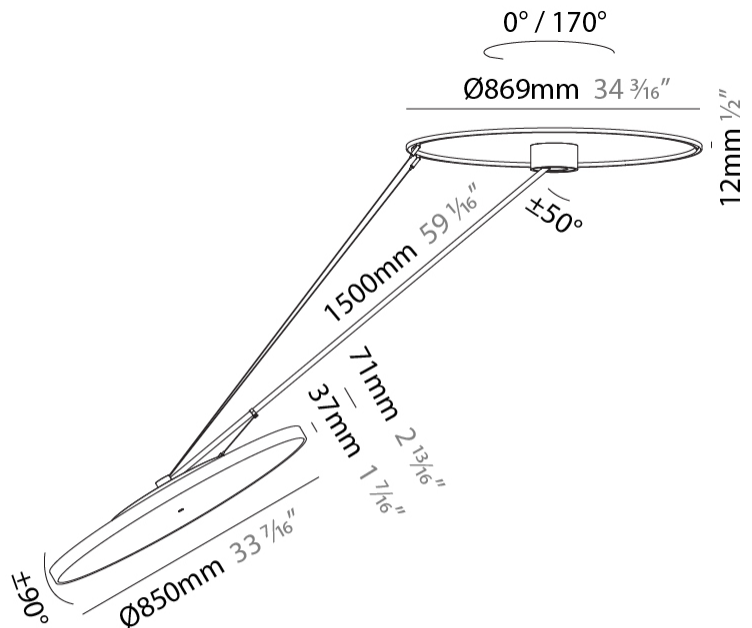

GENERAL

Series: Sign Diva Dancer
Subseries: Sign Diva Dancer
Partner: Prolicht
Division: Architectural
Installation: Suspension
Product Type: Pendant
Mounting Location: Ceiling
Light Distribution: Adjustable

PHYSICAL

Shape: Round
Diameter (mm): 850
Diameter (in): 33 7/16
Height (mm): 1620
Height (in): 63 3/4
Weight (kg): 9.67
Weight (lbs): 21.27
Diffuser: PMMA - Opal / Micro-Prism / Sparkling Secret / Vintage Industrial
Fixture Finish: SSR / BKV / CWI / CRY / HAB / UFT / ITA / RUA / FTG / MYG / LOD / PUS / FRO / FUP / KIA / POP / BLS / SPG / MEY / GOH / CHC / COM / ABZ / JAG / OBR / MOS / ROR
Fixture Material: PMMA / Extruded Aluminum / Steel

ELECTRICAL

Lamp Type: LED (Zhaga Standard)
Input Wattage (W): 96.8
Total Output Wattage (W): 76.8
Dimming: Tri-Mode (Non-Dimming and Phase Dimming (120Vac only) and 0-10V Dimming)
Driver Included: Yes
Driver Location: Integrated
Driver Type: Constant Current - Universal
Driver Class: Class 2
Input Voltage (V): 120 - 277
Constant Current (MA): 600

LED

Color Temperature (°K): 3000 / 3500 / 4000
Max. Delivered Lumen (lm): 11160 / 11388 / 11620
CRI: >90 CRI
Lamp Life (hrs): 50000

OPTICAL

Adjustability: Rotational Canopy 170°; Tilting Canopy ±50°; Tilting Head ±90°

RATINGS AND CERTIFICATIONS

Certified By: Certified for North American Standards
IP rating: IP20