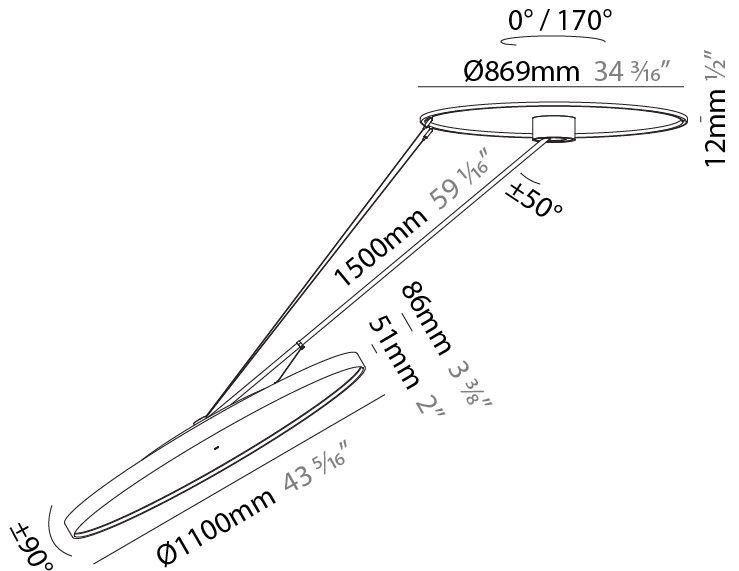

GENERAL

Series: Sign Diva Dancer
Subseries: Sign Diva Dancer Korona
Partner: Prolicht
Division: Architectural
Installation: Suspension
Product Type: Pendant
Mounting Location: Ceiling
Light Distribution: Adjustable

PHYSICAL

Shape: Round
Diameter (mm): 1100
Diameter (in): 43 5/16"
Height (mm): 1620
Height (in): 63 3/4"
Weight (kg): 15.5
Weight (lbs): 34.1
Diffuser: PMMA - Opal / Micro-Prism / Sparkling Secret / Vintage Industrial
Fixture Finish: SSR / BKV / CWI / CRY / HAB / UFT / ITA / RUA / FTG / MYG / LOD / PUS / FRO / FUP / KIA / POP / BLS / SPG / MEY / GOH / CHC / COM / ABZ / JAG / OBR / MOS / ROR
Fixture Material: PMMA / Extruded Aluminum / Steel

ELECTRICAL

Lamp Type: LED (Zhaga Standard)
Input Wattage (W): 169.4
Total Output Wattage (W): 135
Dimming: Tri-Mode (Non-Dimming and Phase Dimming (120Vac only) and 0-10V Dimming)
Driver Included: Yes
Driver Location: Integrated
Driver Type: Constant Current - Universal
Driver Class: Class 2
Input Voltage (V): 120 - 277
Constant Current (MA): 600

LED

Color Temperature (°K): 2700 / 3000 / 4000
Max. Delivered Lumen (lm): 19520 / 19933 / 20340
CRI: >90 CRI
Lamp Life (hrs): 50000

OPTICAL

Adjustability: Rotational Canopy 170°; Tilting Canopy ±50°; Tilting Head ±90°

RATINGS AND CERTIFICATIONS

Certified By: Certified for North American Standards
IP rating: IP20