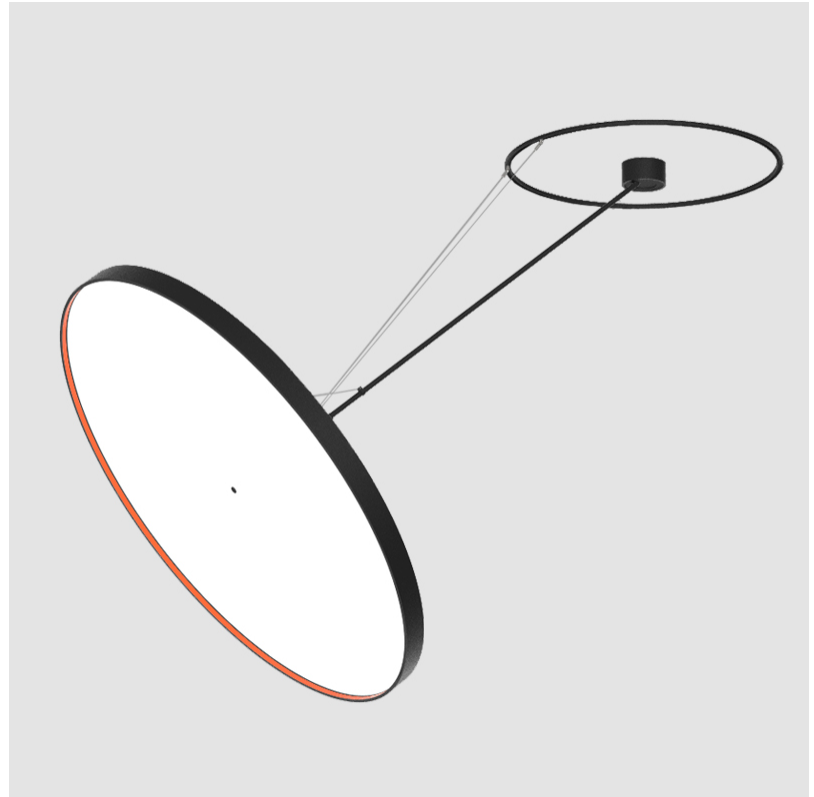

GENERAL

Series: Sign Diva Dancer
Subseries: Sign Diva Dancer Korona
Partner: Prolicht
Division: Architectural
Installation: Suspension
Product Type: Pendant
Mounting Location: Ceiling
Light Distribution: Adjustable

PHYSICAL

Shape: Round
Diameter (mm): 1100
Diameter (in): 43 5/16"
Height (mm): 1620
Height (in): 63 3/4"
Weight (kg): 15.5
Weight (lbs): 34.1
Diffuser: PMMA - Opal / Micro-Prism / Sparkling Secret / Vintage Industrial
Fixture Finish: SSR / BKV / CWI / CRY / HAB / UFT / ITA / RUA / FTG / MYG / LOD / PUS / FRO / FUP / KIA / POP / BLS / SPG / MEY / GOH / CHC / COM / ABZ / JAG / OBR / MOS / ROR
Fixture Material: PMMA / Extruded Aluminum / Steel

ELECTRICAL

Lamp Type: LED (Zhaga Standard)
Input Wattage (W): 169.4
Total Output Wattage (W): 135
Dimming: Tri-Mode (Non-Dimming and Phase Dimming (120Vac only) and 0-10V Dimming)
Driver Included: Yes
Driver Location: Integrated
Driver Type: Constant Current - Universal
Driver Class: Class 2
Input Voltage (V): 120 - 277
Constant Current (MA): 600

LED

Color Temperature (°K): 2700 / 3000 / 4000
Max. Delivered Lumen (lm): 19520 / 19933 / 20340
CRI: >90 CRI
Lamp Life (hrs): 50000

OPTICAL

Adjustability: Rotational Canopy 170°; Tilting Canopy ±50°; Tilting Head ±90°

RATINGS AND CERTIFICATIONS

Certified By: Certified for North American Standards
IP rating: IP20